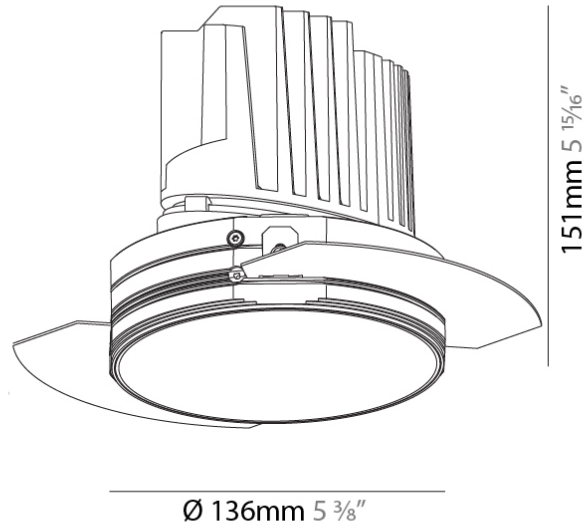

GENERAL

Series: Bioniq
 Subseries: Bioniq Round Deep
 Brand: Prolicht
 Division: Architectural
 Mounting Type: Trimless
 Mounting Location: Ceiling
 Subcategory: Downlight

PHYSICAL

Shape: Round
 Diameter (mm): 136
 Diameter (in): 5 3/8
 Height (mm): 151
 Height (in): 5 15/16
 Ceiling Thickness (mm): 10 / 12.5 / 15 / 25
 Ceiling Thickness (in): 3/8 or 1/2 or 9/16 or 1
 Min. Recessing Depth (mm): 170
 Min. Recessing Depth (in): 6 11/16
 Light Distribution: Downlight
 Weight (kg): 1.078
 Weight (lbs): 2.37
 Fixture Finish: SSR / BKV / CWI / CRY / HAB / UFT / ITA / RUA / FTG / MYG / LOD / PUS / FRO / FUP / KIA / POP / BLS / SPG / MEY / GOH / GUM / CHC / COM / ABZ / JAG / OBR / MOS / ROR
 Fixture Material: Aluminum Die Cast
 Cut-out Measurements: Ø 140mm / 5 1/2"
 Upon Request: Unique Ceiling Thickness

OPTICAL

Reflector°: 18 / 34
 Optic°: Lens Pack - No Lens / Linear Spread Lens / Honeycomb / Spread Lens
 Adjustability: Fixed
 Upon Request: Special Beam Angles

RATINGS AND CERTIFICATIONS

382, F 416-247-9319, www.zaneen.com
 Certified and tested for North American standards at the end of the existing Model #. For assistance on 'custom' specifications, contact zteam@zaneen.com.
 In a constant effort to supply the best product, we reserve the right to change specifications or materials without notice. The most recent specification sheets are found at zaneen.com
 IP rating: IP20